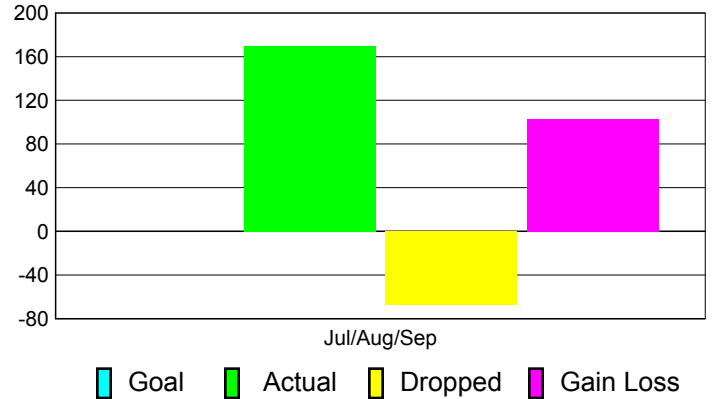

Membership Results 2011-2012

Goal, New, Dropped, Gain/Loss

Comparison of Membership Gain/Loss

Current Year Compared to the Previous Year