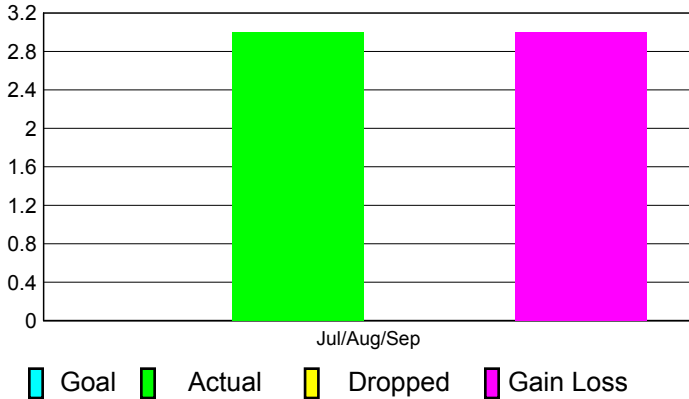

2011-2012 GMT Reports for District (or Undistricted) **District 324A3 INDIA**

GMT: **M NAGARAJAN**

Location: **INDIA**

GMT CA: **6**

CLUBS

Club Results
2011-2012

Clubs
2010-2011

Month	New Club Goal	Actual New Clubs	Actual Dropped Clubs	Gain/Loss of Clubs	Gain/Loss of Clubs
Jul/Aug/Sep		3	0	3	4
Totals		3	0	3	4

Club Results 2011-2012

Goal, New, Dropped, Gain/Loss

Comparison of Club Gain/Loss

Current Year Compared to the Previous Year

YTD Status Quo Clubs 2011-2012

Status Quo Clubs Compared to Status Quo Members

MEMBERSHIP